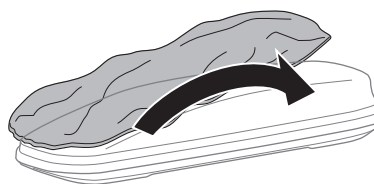

**694600** → Touring: 600

**694700** → Touring: 700

**i** Thule Box light

**695100**

**i** Thule Lid protection cover

**698100** → Touring: 100, 200, 780

**698200** → Touring: 600, 700

**Touring 100: 10 kg**  
**Touring 200: 13 kg**  
**Touring 600: 12 kg**  
**Touring 700: 15 kg**  
**Touring 780: 15 kg**