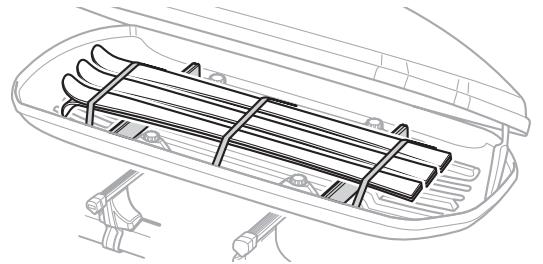

i Thule Box Ski Carrier adapter

694800 → Touring: 200, 780

694600 → Touring: 600

694700 → Touring: 700