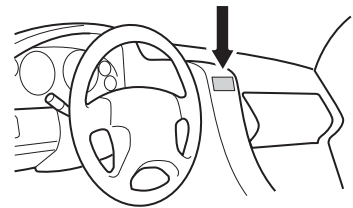

8

9

i Thule Box Ski Carrier adapter

694600 → Motion: 600

694800 → Motion: 200, 800

694900 → Motion: 900