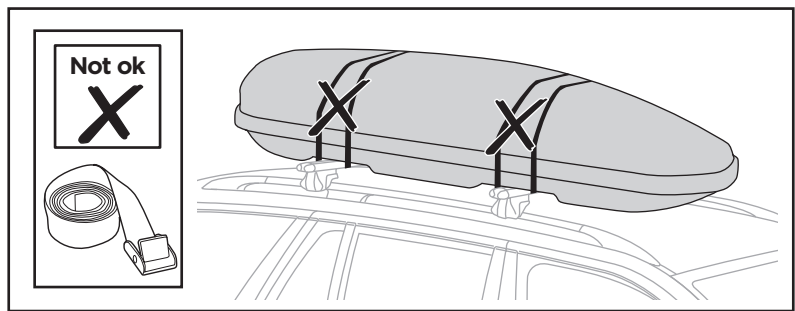

8

9

i Thule Box Ski Carrier adapter

694600 → Motion: 600

694800 → Motion: 200, 800

694900 → Motion: 900