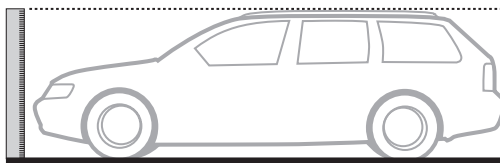

8

9

i Thule Box Ski Carrier adapter

694600 → Motion: 600

694800 → Motion: 200, 800

694900 → Motion: 900