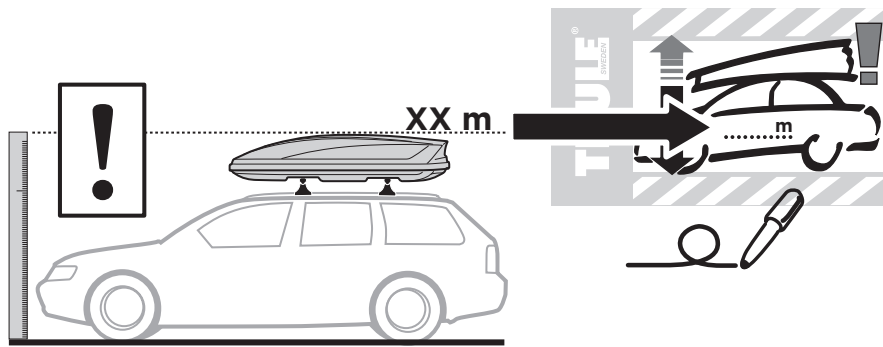

8

9

i Thule Box Ski Carrier adapter

694600 → Motion: 600

694800 → Motion: 200, 800

694900 → Motion: 900