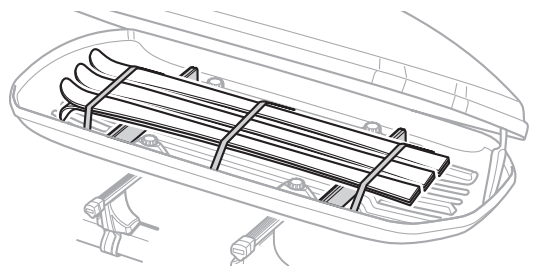

x3

8

9

i Thule Box Ski Carrier adapter

694600 → Motion: 600

694800 → Motion: 200, 800

694900 → Motion: 900

i Thule T-track adapter